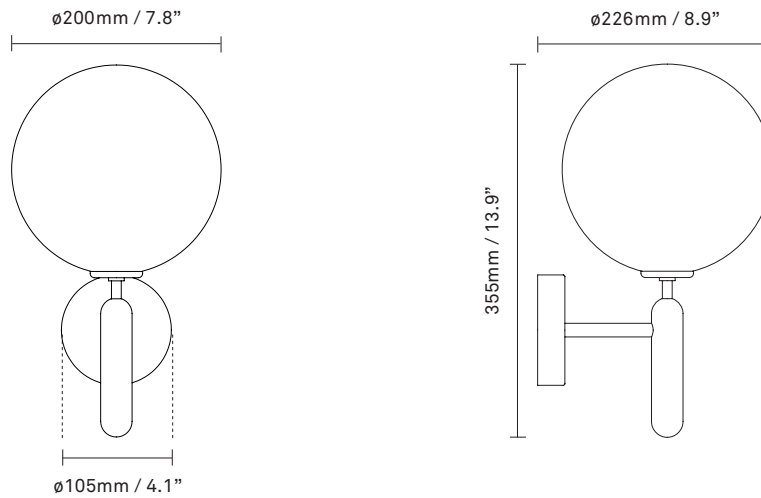

# NUURA

**MIIRA WALL OUTDOOR**  
**black / optic clear**

Design: Sofie Refer, 2022

**Miira Wall Outdoor** is a new Nuura lamp designed to illuminate the exterior of a home. The outdoor wall fixture is inspired by the wall light from our Miira collection and created with black metal hardware and a large optic clear glass globe as the focal point, creating a playful light and vibrant glow. Staying true to the simple and Nordic feel of the Miira collection, this outdoor wall light adds elegance and function to exterior areas of the home.

Explore the rest of the Miira collection on our website, [here](#)

**Product no.:** EU - 2035005

**Certifications:** CE, IP54, Class I

**Type:** Wall light - outdoor

**Cleaning:** Use a soft dry cloth to clean the product.  
Do not use household cleaners.

**Colour:** Glass: optic clear / Metal: black

**Materials:** Powder-coated metal, mouth-blown glass

**Light source:** Socket: G9  
Max wattage: 7W LED  
Voltage (V): 220-240V / 120V

**Dimensions:** 226mm / 8.9in x 355mm / 13.9in  
Glass:  $\varnothing$ 200mm / 7.8in

**See recommended light source [here](#)**

**Weight:** Armature + glass: 1150g

**Light sources not included**

**Packaging:** Dimensions: L: 325mm / 12.7in x  
W: 230mm / 9in x H: 215mm / 8,4in  
Weight: 610g  
Total weight incl. product: 1760g  
Number of parcels: 1  
Material: Brown cardboard