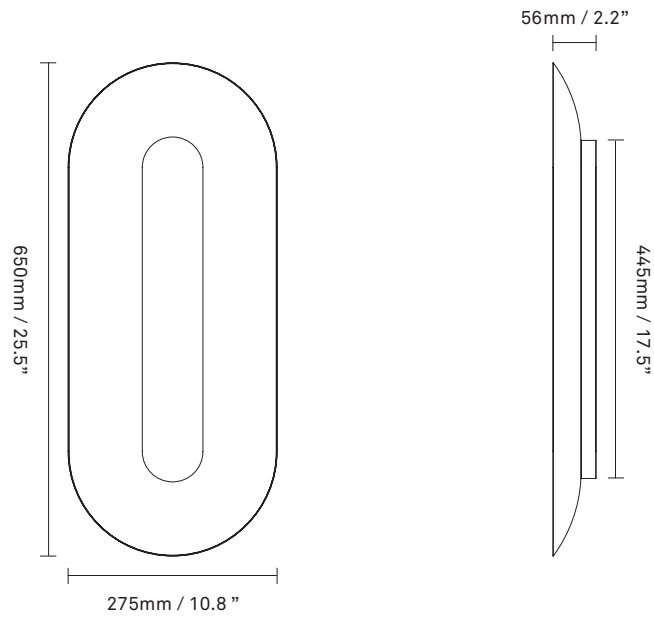

# NUURA

**SASI LARGE**  
**brass**

Design: Rick Tegelaar, 2022

**Sasi Large** provides an indirect light carried and emphasized by the larger, rounded lampshade made in a satin finish, while the mirror effect of the smaller shade creates detailed reflections of the surroundings and light in the room. Cable not included.

Explore the rest of the **Sasi** collection on our website, [here](#)

**Product no.:** EU - 2085002

**Certifications:** CE, IP20, Class II

**Type:** Wall lamp - indoor

**For information about IP ratings, click [here](#)**

**Colour:** Metal: satin brass, polished brass

**Cleaning:** Use a soft dry cloth to clean the product.  
Do not use household cleaners.

**Materials:** Anodized metal

**Dimensions:** 650mm / 25.5in x 275mm / 10.8in  
Backplate: 445mm / 17.5in  
x 56mm / 2.2in

**Light source:** Integrated LED 21W  
Colour Temp.: 3000 Kelvin  
Lumen: 1996 lm  
CRI: >90Ra  
Dimmable 700 mA LED driver

**Weight:** 1500g

**Packaging:** Dimensions: L: 705mm / 27.7in x  
W: 335mm / 13.2in x H: 950mm / 37.4in  
Weight: 1200 g  
Total weight incl. product: 2700 g  
Number of parcels: 1  
Material: Brown cardboard.