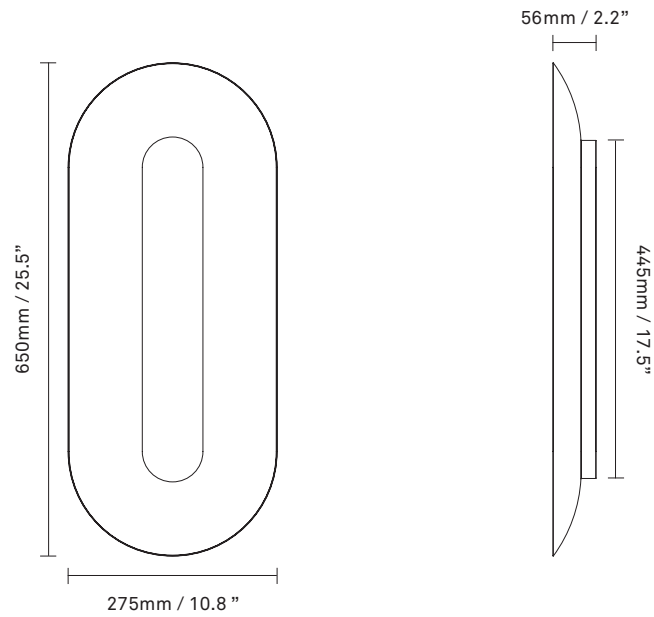

NUURA

SASI LARGE
silver

Design: Rick Tegelaar, 2022

Sasi Large provides an indirect light carried and emphasized by the larger, rounded lampshade made in a satin finish, while the mirror effect of the smaller shade creates detailed reflections of the surroundings and light in the room. Cable not included.

Explore the rest of the **Sasi** collection on our website, [here](#)

Product no.: EU - 2085004

Certifications: CE, IP20, Class II

Type: Wall lamp - indoor

For information about IP ratings, click [here](#)

Colour: Metal: satin silver, polished silver

Cleaning: Use a soft dry cloth to clean the product.
Do not use household cleaners.

Materials: Anodized metal

Dimensions: 650mm / 25.5in x 275mm / 10.8in
Backplate: 445mm / 17.5in
x 56mm / 2.2in

Light source: Integrated LED 21W
Colour Temp.: 3000 Kelvin
Lumen: 1996 lm
CRI: >90Ra
Dimmable 700 mA LED driver

Weight: 1500g

Packaging: Dimensions: L: 705mm / 27.7in x
W: 335mm / 13.2in x H: 950mm / 37.4in
Weight: 1200 g
Total weight incl. product: 2700 g
Number of parcels: 1
Material: Brown cardboard.