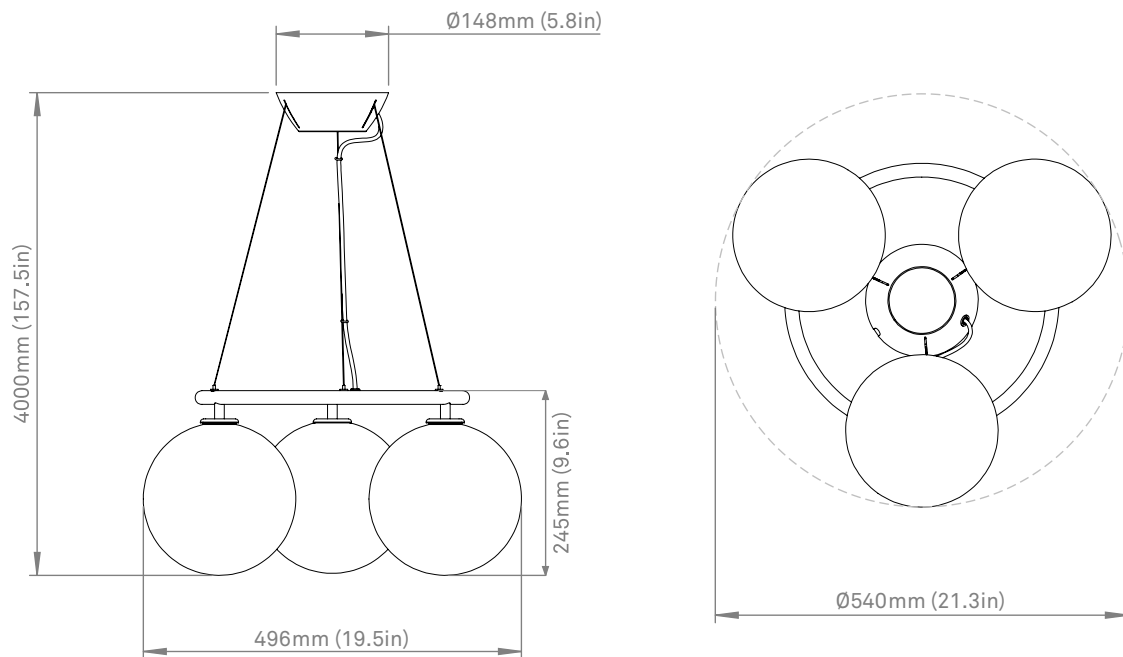

NUURA

MIIRA 3 CIRCULAR
brass / optic clear

Design: Sofie Refer, 2023

Miira 3 Circular is a mini-chandelier with a modern take on the classic centerpieces. The simple design and modest size make Miira 3 Circular relevant in many interior contexts.

Explore the rest of the **Miira collection** on our website, [here](#)

Product no.: EU - 2032043

Type: Chandelier - indoor

Colour: Glass: optic clear / Metal: brass

Materials: Wet painted metal, mouth-blown glass

Dimensions: 496mm / 19.5in x 245mm / 9.6in
Glass: \varnothing 200mm / 7.8in
Cable length: max 4000mm / 157.5in

Weight: Armature + glass: 3760g

Packaging: Dimensions: L: 660mm / 25.9 in x W: 535mm / 21.0 in x H: 235mm / 9.2 in
Weight: 1990g
Total weight incl. product: 5750g
Number of parcels: 4
Material: Brown cardboard