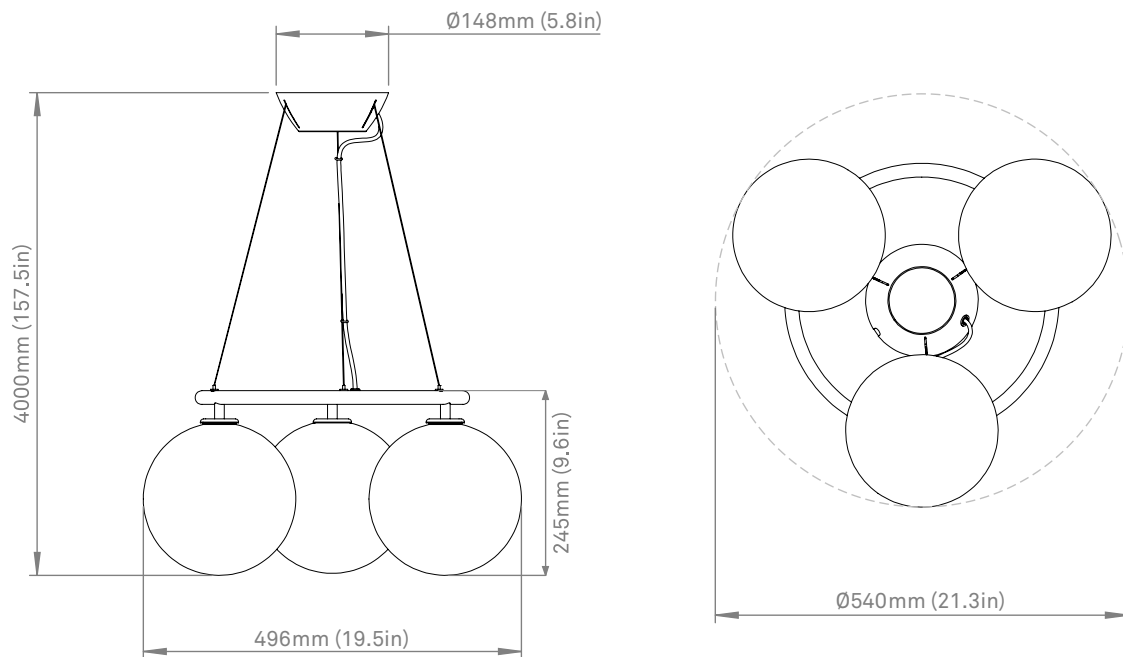

NUURA

MIIRA 3 CIRCULAR
rock grey / opal

Design: Sofie Refer, 2023

Miira 3 Circular is a mini-chandelier with a modern take on the classic centerpieces. The simple design and modest size make Miira 3 Circular relevant in many interior contexts.

Explore the rest of the **Miira collection** on our website, [here](#)

Product no.: EU - 2032046

Type: Chandelier - indoor

Colour: Glass: opal / Metal: rock grey

Materials: Powder coated metal, mouth-blown glass

Dimensions: 496mm / 19.5in x 245mm / 9.6in
Glass: \varnothing 200mm / 7.8in
Cable length: max 4000mm / 157.5in

Weight: Armature + glass: 3760g

Packaging: Dimensions: L: 660mm / 25.9 in x W: 535mm / 21.0 in x H: 235mm / 9.2 in
Weight: 1990g
Total weight incl. product: 5750g
Number of parcels: 4
Material: Brown cardboard